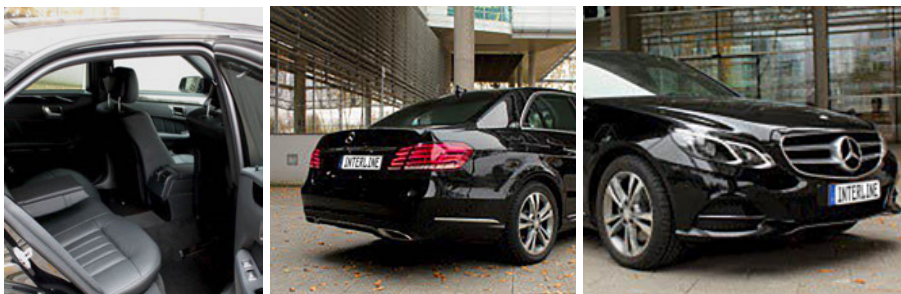

Mercedes-Benz E 250 4MATIC – EXECUTIVE SEDAN

Amenities

3

Feel good on the inside: The interior of the new E-Class has been notably redesigned in harmony with the bold and expressive body.

2

Luxury materials, neatly sectioned surfaces with precise joins and sharp radii accentuate the feel of exceptional quality throughout the vehicle's spacious interior.

2

The new E-Class is also making waves in terms of efficiency and ecology, thanks to the new powerful BlueDIRECT engines featuring sophisticated direct injection technology.

Our fleet: INTERLINE Munich