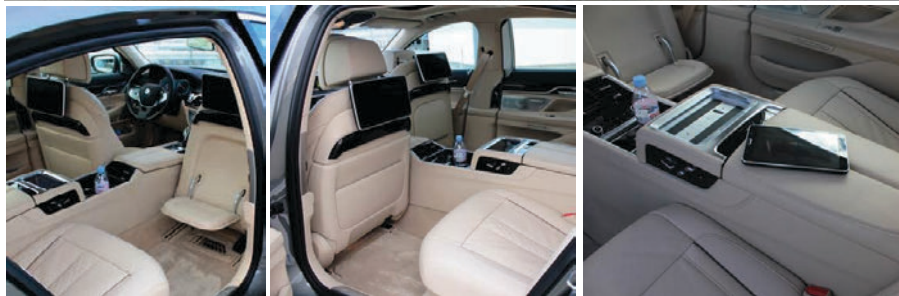

BMW 750iL xDrive – LUXURY SEDAN

Amenities

3

The BM 7 Series extends typical BM driving pleasure to include the enjoyment of being driven.

2

Passengers who occupy the luxurious seats in the rear enjoy a generous amount of space.

2

While the active chassis technology of the Executive Drive Pro option offers a driving experience of unrestricted comfort and dynamics in every situation the features of the ambient light design and innovative comfort and entertainment functions ensure a supreme level of relaxed travelling pleasure.